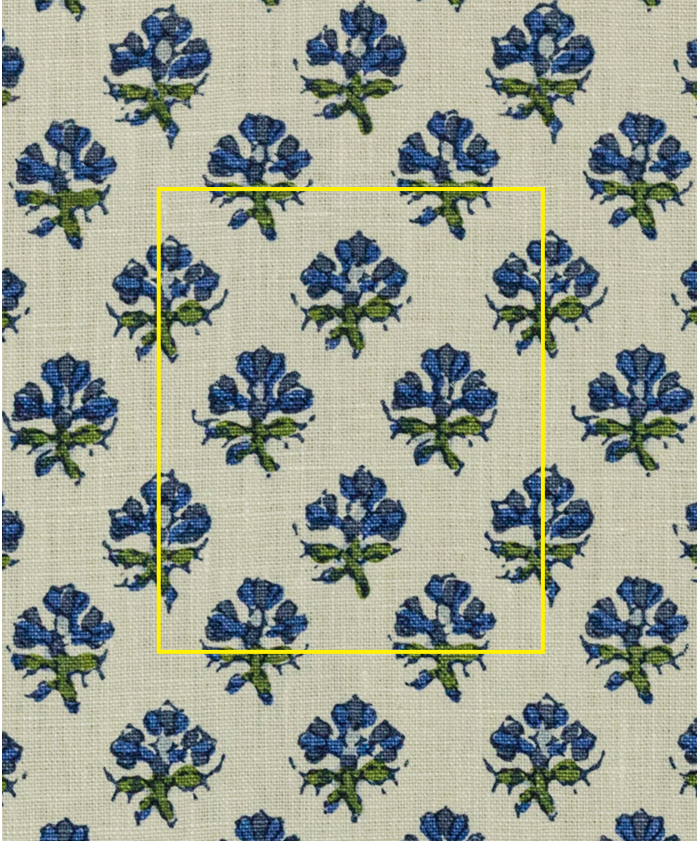

n a m a y s a m a y

Janavi Ming | JNV-01-C

Design	Janavi
Colour	Ming
Code	JNV-01-C
Composition	100% Linen
Width	135cm / 53in
Repeat	7.5cm (h) 12cm (v) 3in (h) 4.5in (v)
Weight	286g/sqm
Notes

Janavi Ming | JNV-01-C